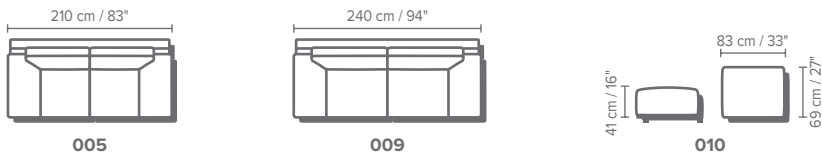

## SCHEMATICS

- A = 101 cm / 40" (depth)
- B = 79 cm / 31" (height)
- C = 60 cm / 24" (seat depth)
- D = 54 cm / 21" (arm height)
- E = 43 cm / 17" (seat height)
- F = 4,5 cm / 2" (leg height)