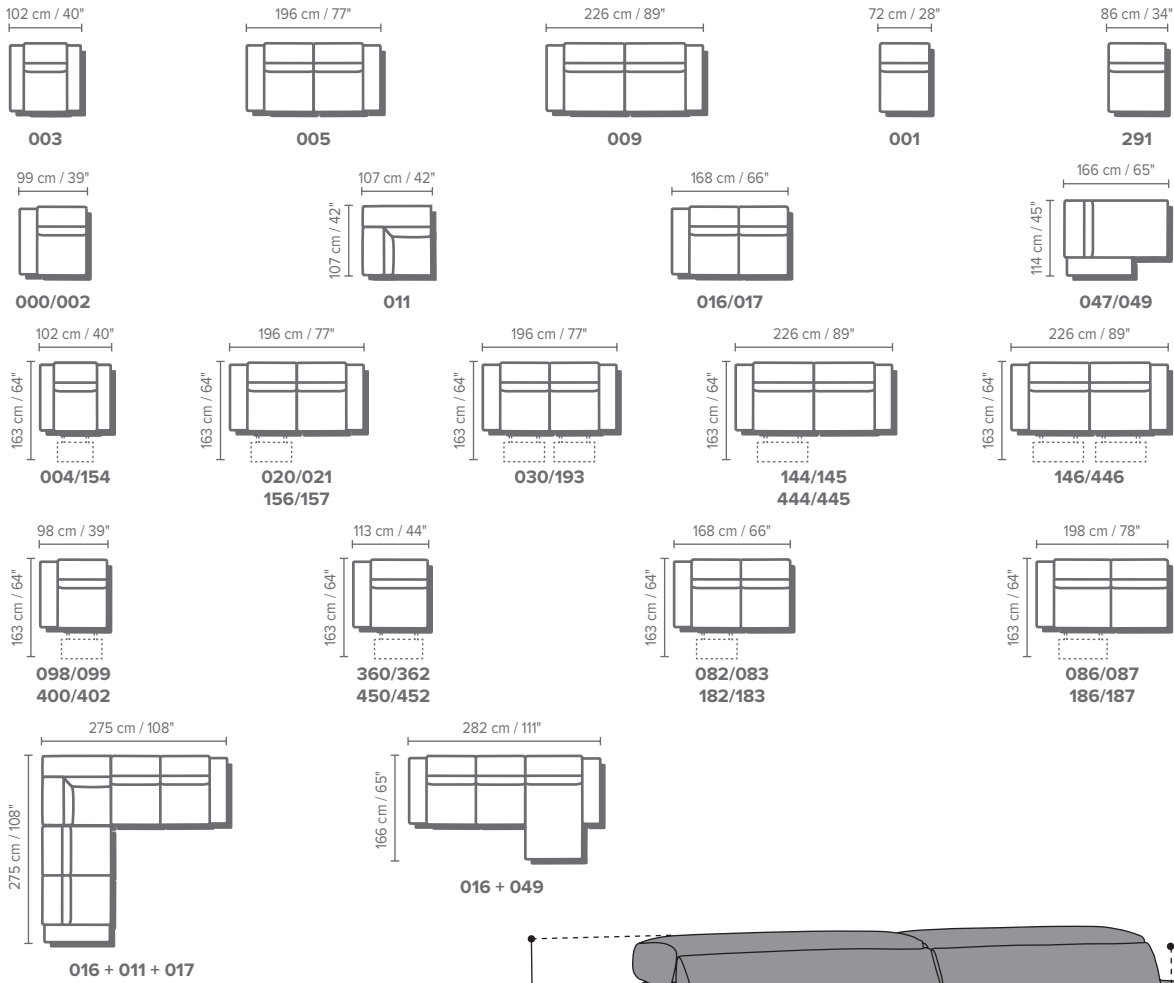

■ vers. 009 - sofa

■ vers. 009 - sofa

■ vers. 146 - sofa 2 cushion with 2 motions

## SCHEMATICS

- A = 109 cm / 43" (depth)
- B = 79-103 cm / 31-41" (height)
- C = 60 cm / 24" (seat depth)
- D = 60 cm / 24" (arm height)
- E = 46 cm / 18" (seat height)
- F = 3,5 cm / 1.5" (leg height)