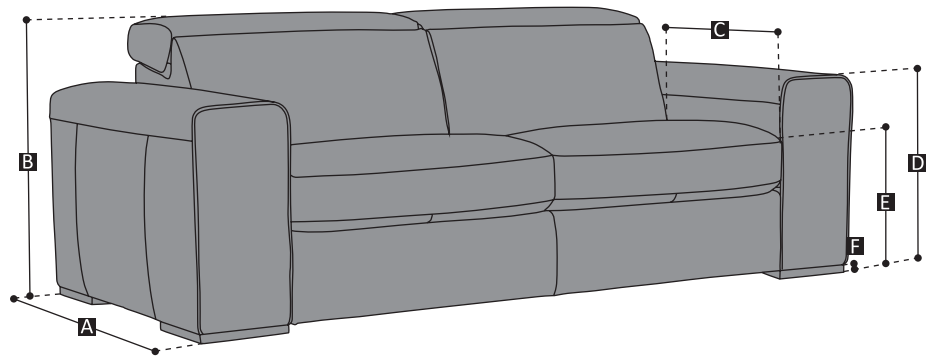

■ vers. 009 - sofa

■ vers. 009 - sofa

■ vers. 146 - sofa 2 cushion with 2 motions

## SCHEMATICS

- A = 109 cm / 43" (depth)
- B = 79-103 cm / 31-41" (height)
- C = 60 cm / 24" (seat depth)
- D = 60 cm / 24" (arm height)
- E = 46 cm / 18" (seat height)
- F = 3,5 cm / 1.5" (leg height)